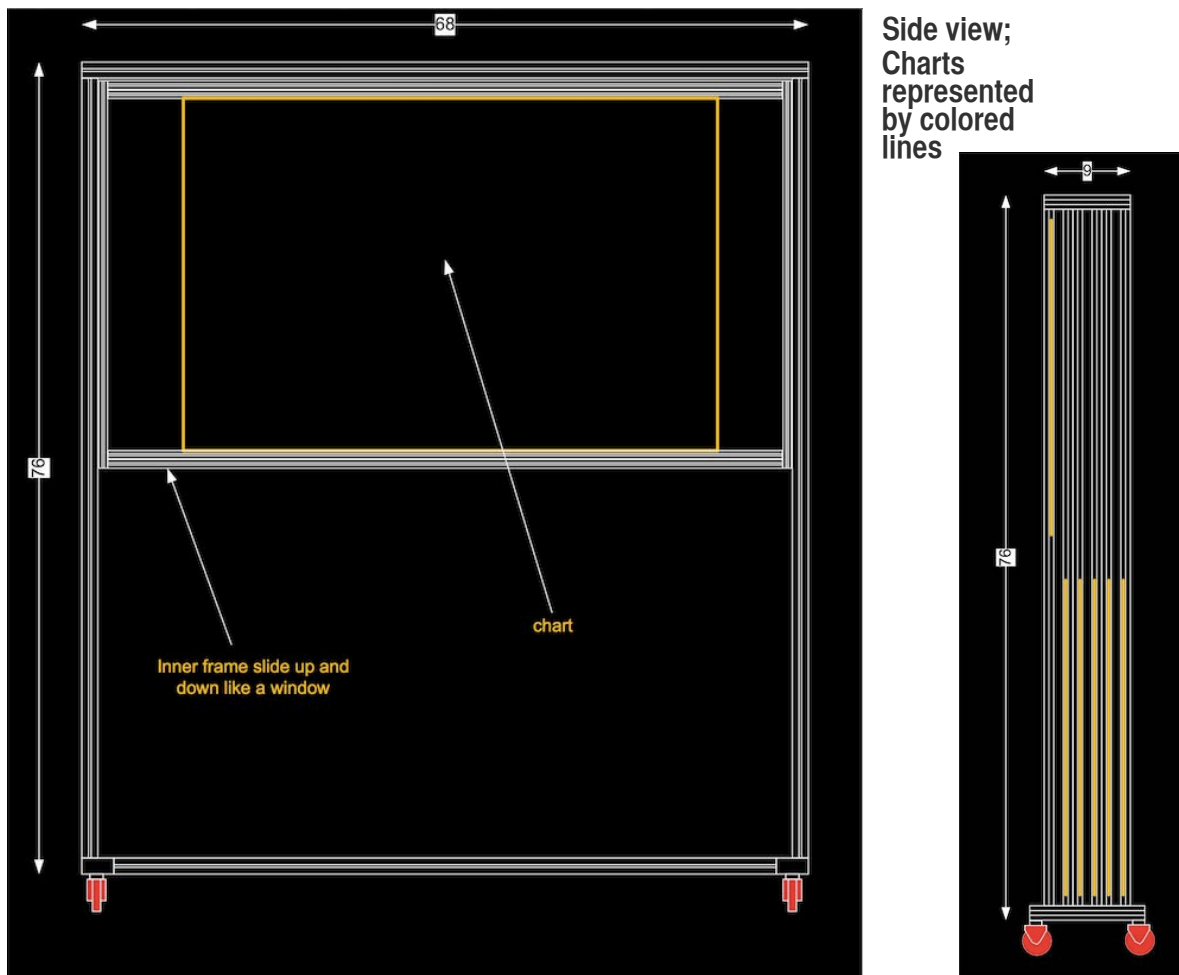

Movable Chartmount CM-100

Elegant target and chart mounting and storage

Features

- Light and sturdy extruded aluminum construction
- Max chart size of 49 x 33 inches
- Locking wheels
- Smooth vertical movement via durable side rails
- Storage for 6 charts

Mechanical

- Dimensions 75(h) x 65(w) x 12(d) Inches
- Robust and stable construction

Support

- Knowledgeable technicians
- 1 year warranty (parts and labor)

Description and Application

The Movable Chartmount is an innovative and versatile system that positions and stores up to 6 standard (49"x33") charts for evaluating image quality. Charts are mounted stacked in front of each other and can be pulled down into the lower half of the unit to view the subsequent targets. The mount is on wheels for easy transportation between or around imaging labs.